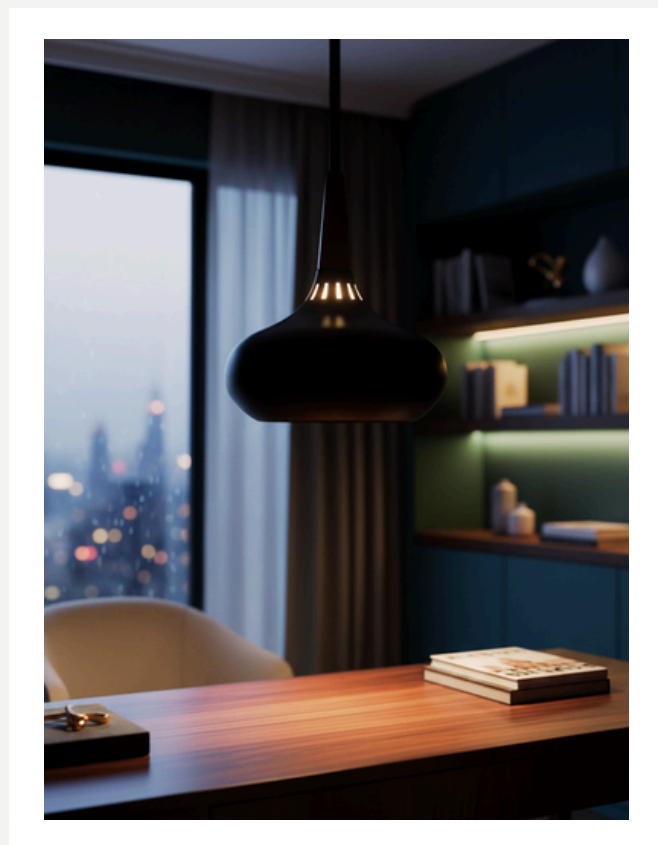

Selected metal paint, green and environmentally friendly, sturdy, and durable. The pendant has been carefully crafted and decorated with clear textures.

Customize the lighting height and create the perfect ambience you desired. Definitely an ambient lighting for your kitchen, dining room, bedroom, or more

Luxor Edition