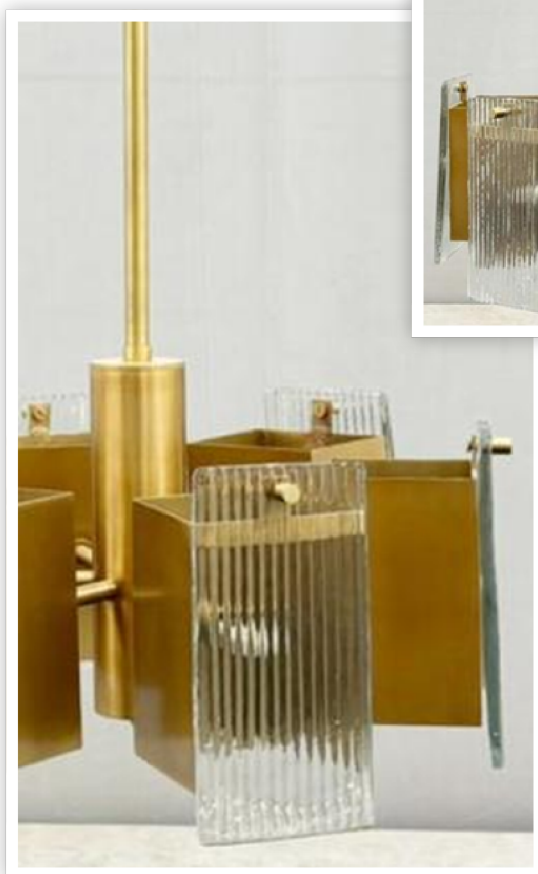

After VI

BY **instapower**

Elegant glass elements paired with an Antique Brass finish create a refined lighting statement. Perfect for luxury residences, hospitality spaces, and premium interiors seeking timeless charm and warm illumination.

Glass Chandeliers