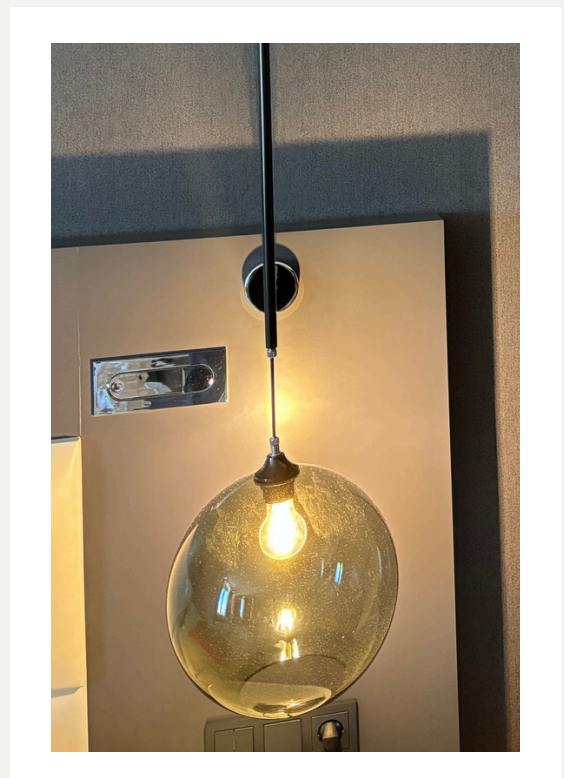

The solis pendant light blends elegance and simplicity with its hand-blown, seeded glass globe that softly diffuses light. Perfect for adding warmth and style to dining areas, lounges, or entryways, it doubles as both lighting and décor.

Solis