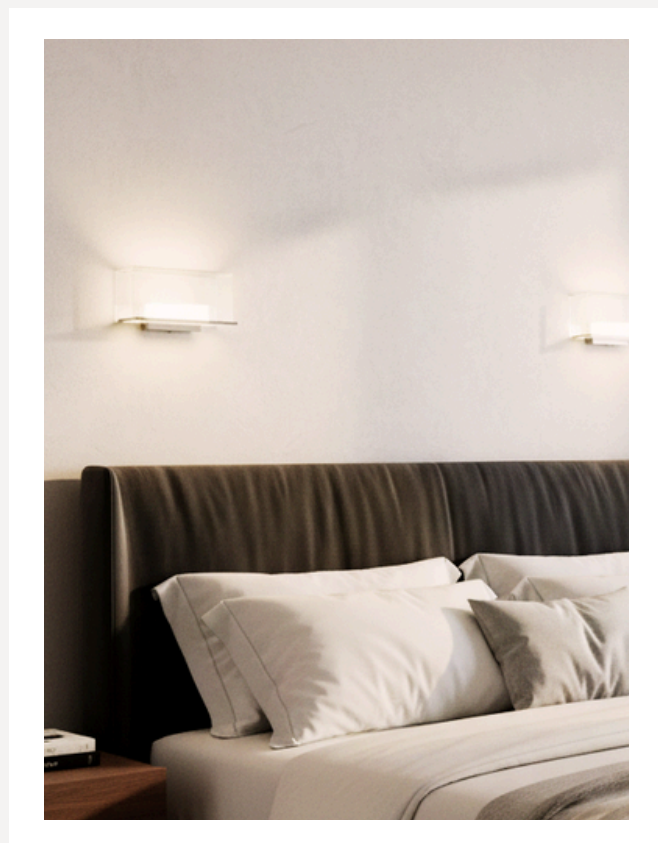

Prism Echo

The Celeste Wall Sconce is a refined ambient lighting fixture designed to bring warmth and sophistication to luxury interiors. Featuring a sleek metal body in an elegant metallic finish (MT-2) and a soft fabric shade with a white acrylic diffuser, it emits a gentle, even glow that enhances the atmosphere of modern bedrooms and hospitality spaces. Ideal for wall-mounted bedside applications, the fixture combines durability with style—crafted from corrosion-resistant materials suitable for tropical and humid environments. Hardwired and compatible with dimming systems, it operates on 220V and meets international safety standards, making it a perfect choice for high-end hotels and contemporary living spaces.

Celeste

The Lumet Focus is a premium wall-mounted reading light designed for luxury interiors, offering precise and focused illumination ideal for bedside use in hotel rooms and elegant bedrooms. Featuring a sleek, adjustable head that allows directional lighting, it ensures optimal comfort and functionality for reading or task lighting. Crafted with a durable metal body in a refined metallic finish, the fixture is corrosion-proof and suitable for tropical and humid environments. It supports dimming functionality, is hardwired for a clean installation, and operates on 220V. With UL or equivalent international certification, the Lumet Focus combines sophisticated design with reliable performance, making it a perfect choice for luxury hotels, suites, and premium residences.

Lumet

A sleek and modern table lamp designed for focused illumination and effortless elegance. With its aerodynamic shade and minimalist base, Glide adds a refined touch to workspaces, bedside tables, or reading corners. Crafted for contemporary interiors, this lamp blends style with functionality.