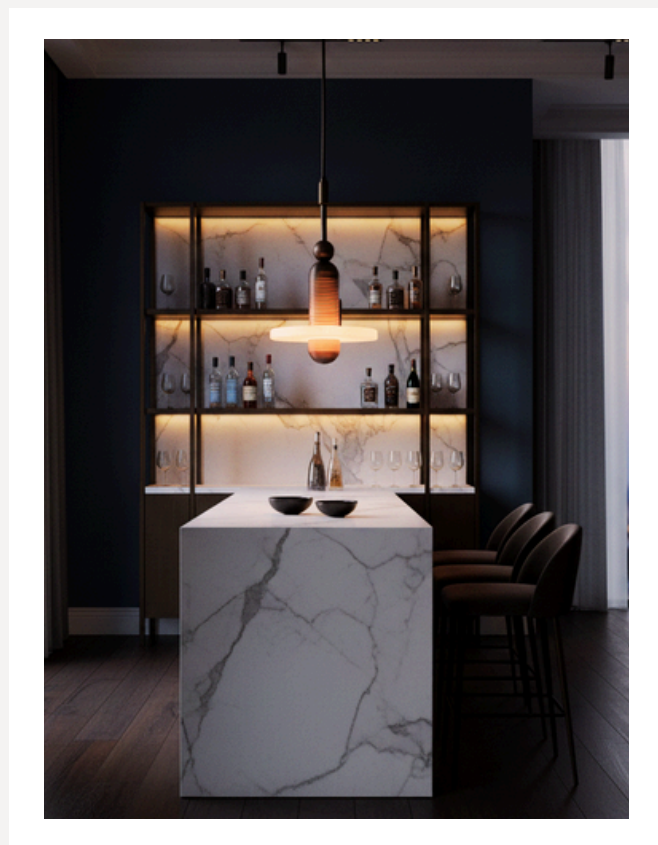

This pendant light features a Faux Alabaster stone shade with Dark Antique Bronze metal accents. Measuring with an adjustable height up to 980mm, it includes a white acrylic diffuser for a soft ambient glow. The 2kg metal body is coated for durability and anti-fingerprint protection. Available in marble finishes—White Carrara, Nero Marquina, and Verde Alpi—with metal options in Brushed Gold, Matte Black, and Polished Chrome for a refined, timeless look.

Solar Star