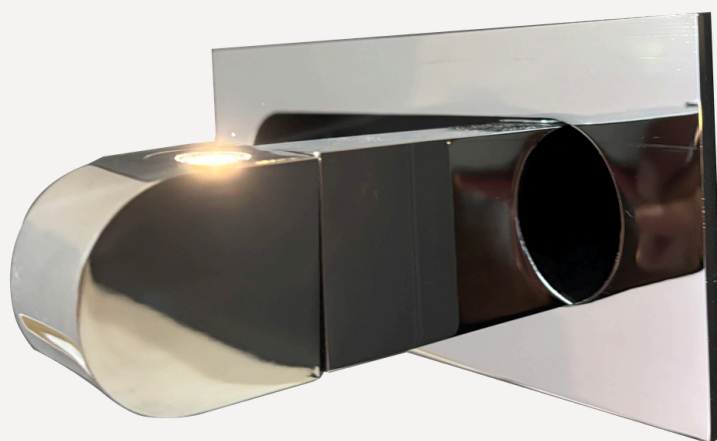

Pivot is a sleek recessed reading light featuring a polished chrome finish with a smooth, retractable design. Perfect for bedside and hotel headboards, it offers focused illumination while maintaining a flush, minimal appearance when not in use, adding a clean, contemporary touch to modern interiors.