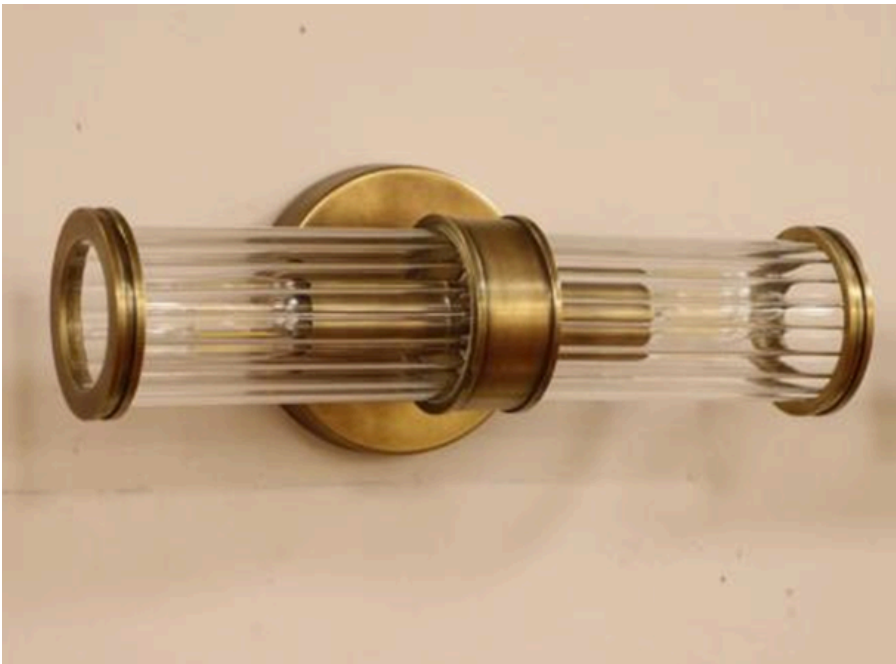

Wall Sconce

Blending timeless craftsmanship with modern design, this wall sconce enhances every space with refined style.